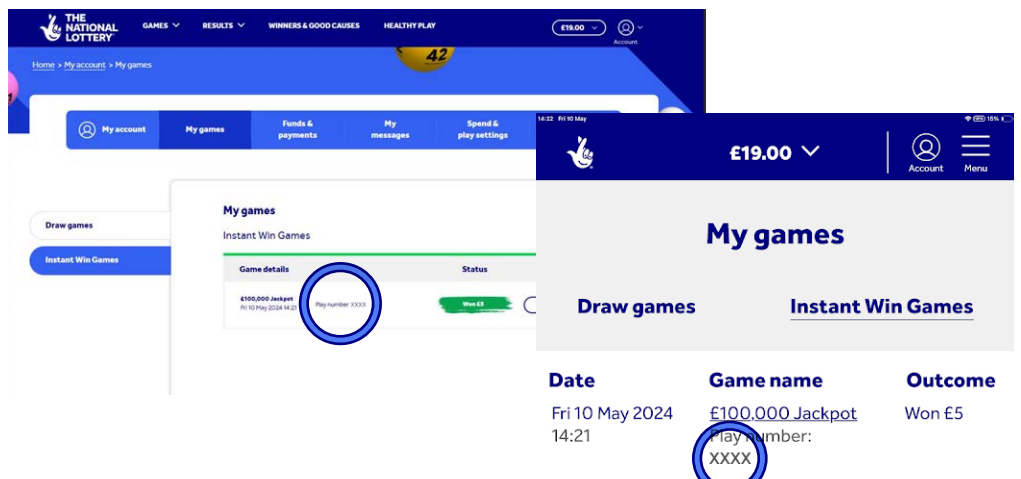

Draw Based Games

Lotto • Euromillions • Set for Life • Thunderball • Euromillions Hotpicks • Lotto Hotpicks

Please input the first 4 digits of the ticket serial number highlighted in the example images.

Instant Win Games

Please input your play number which can be found in the **My Games** section of **My Account** in your online account or in the app.

This will be 10 or 11 digits.

Scratchcards

Please input the 10 digit reference number from the bottom right hand corner of your scratchcard.